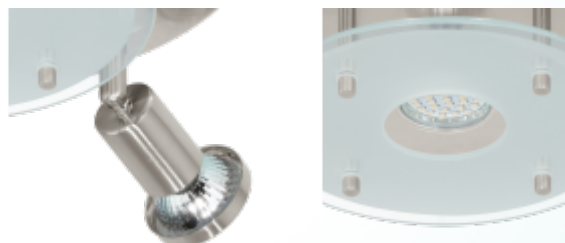

93083

PAWEDO

General Information

Article:	93083
Lighting Type:	ceiling luminaire
Collection:	Style
EAN Code:	9002759930837

Dimensions

Ø:	290 mm
Weight:	2.167 kg

Illuminant

Socket:	GU10
Illuminant:	GU10-LED
Delivery:	incl.
Wattage:	5x 3W
Luminous Flux:	5x 240 lm
Luminous Colour:	3000K warm white
Average Lifetime:	15,000 h
Colour Rendering Index:	>80 Ra
Energy Efficiency:	A+
Suitable for:	A++ - B
kWh/1000:	3.00

Info on Recycling: [more Information](#)

Detailed Information

Material & Colour

Enclosure Material:	steel
Enclosure Colour:	satın nickel
Glass / Shade Material:	satınated glass
Glass / Shade Colour:	white, clear

Technical Information

Protection Rating:	IP20
Protection Class:	1
Line Voltage:	220-240V,50/60Hz
Operation Voltage:	220-240V,50/60Hz

LED

Technical changes reserved